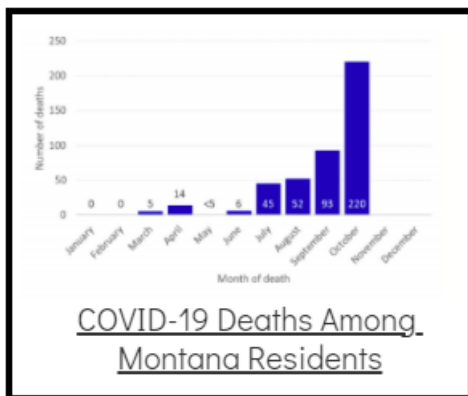

Coronavirus Disease 2019 (COVID-19)

Each detailed report below addresses COVID activity in a specific setting.

Additional Reports on COVID-19 Mortality:

COVID-19 Cases in Montana	
Total Number of Cases	93246
Confirmed Cases	91133
Probable Cases	2113
Number of Deaths	1227

Demographic Tables for
Montana COVID-19 Cases

Updated daily

COVID-19 Cases in Montana
Total Number of Cases
- Number of Deaths

99,954
1,357

** Tables and charts are updated by 11 am every morning.*

View your county's test positivity rate at the [Center for Medicare and Medicaid Services' \(CMS\) webpage](#).