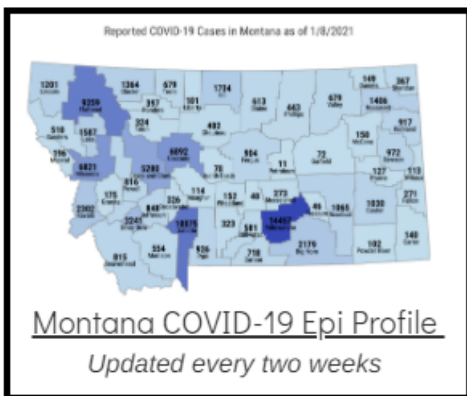

Coronavirus Disease 2019 (COVID-19)

Each detailed report below addresses COVID activity in a specific setting.

Additional Reports on COVID-19 Mortality:

COVID-19 Cases in Montana	
Total Number of Cases	93246
Confirmed Cases	91133
Probable Cases	2113
Number of Deaths	1227

Demographic Tables for
Montana COVID-19 Cases

Updated daily

COVID-19 Cases in Montana
Total Number of Cases
- Number of Deaths

99,954
1,357

** Tables and charts are updated by 11 am every morning.*

View your county's test positivity rate at the [Center for Medicare and Medicaid Services' \(CMS\) webpage](#).